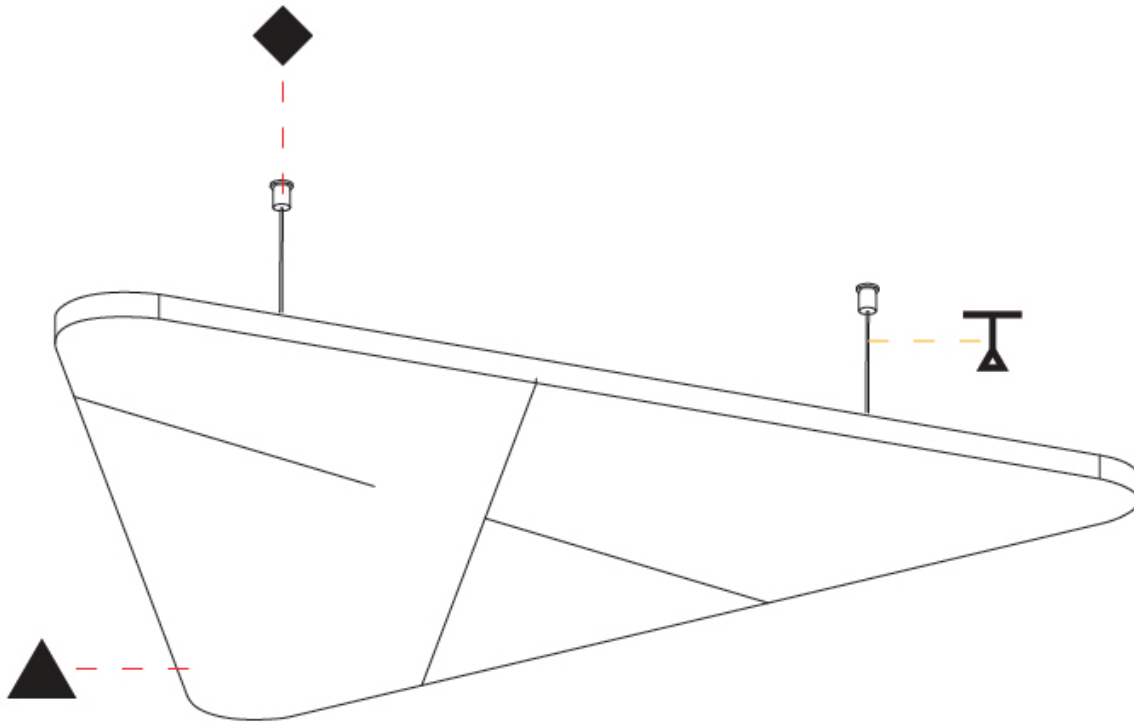

VICTORY ACOUSTIC PANEL SUSPENSION

A300711-

PROJECT	_____
TYPE	_____
SPECIFIER	_____
QUANTITY	_____
DATE	_____

A