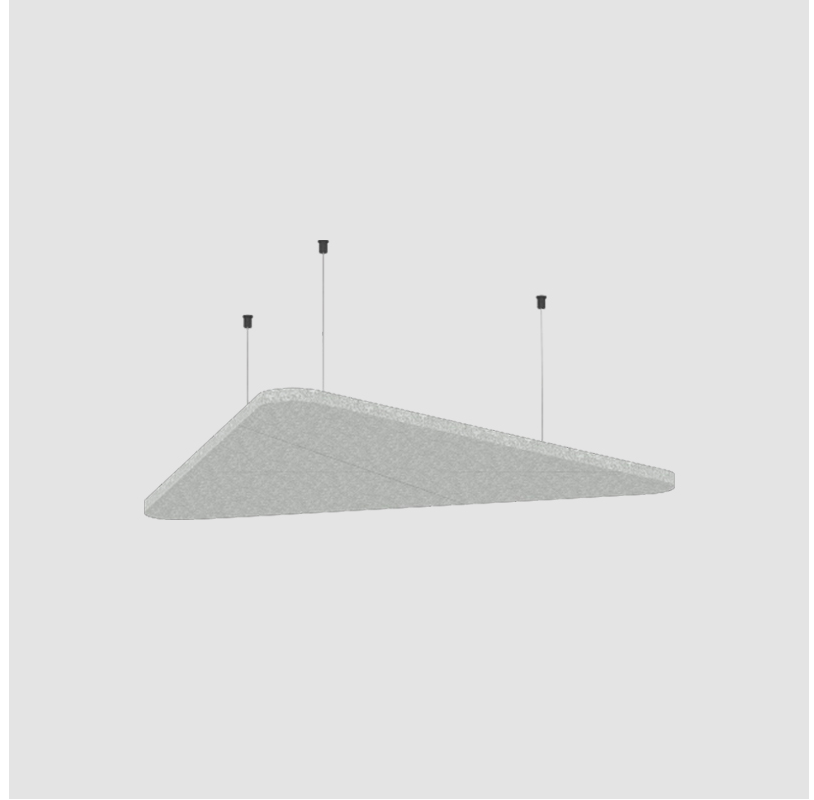

PROJECT	
TYPE	
SPECIFIER	
QUANTITY	
DATE	

VICTORY ACOUSTIC PANEL SUSPENSION

A300709-

base number	Finishes (Diamond)	Finish Options	Cable Length

1. To build a product code in our configurator select the specify button on the base model # product page
2. To build a manual product code on this datasheet choose from the options listed below in blue font and add the suffix to the base model #

GENERAL

Series: Victory Acoustic Panel
Brand: Prolicht
Division: Architectural
Mounting Type: Suspension
Mounting Location: Ceiling
Subcategory: Acoustic

PHYSICAL

Shape: Round
Length (mm): 500
Length (in): 19 ¹¹/₁₆
Width (mm): 448
Width (in): 17 ⁵/₈
Height (mm): 24
Height (in): 15/16

Fixture Finish: [ANC / ASH / BNA / BTC / BZE / CEL / EGG / EVG / FOG / FOS / FST / FUA / IRI / IRO / KHA / LIC / LIM / MER / MSN / MUS / ONX / PEA / PLU / POL / PPY / RAY / ROY / RST / STE / SWD / TAN / TAU](#)

Holder Finish: [SSR / BKV / CWI / CRY / HAB / LAG / UFT / ITA / RUA / RUR / MIC / FTG / MYG / TWT / LOD / PUS / FRO / FUP / KIA / POP / BLS / SPG / MEY / GOH / GUM / CHC / COM / ABZ / JAG](#)

Fixture Material: Aluminum
[Cable Details: 2000mm / 6000mm Transparent Cable](#)

ELECTRICAL

LED

OPTICAL

RATINGS AND CERTIFICATIONS

Certified By: CSA Certified to UL and CSA Standards
IP rating: IP20