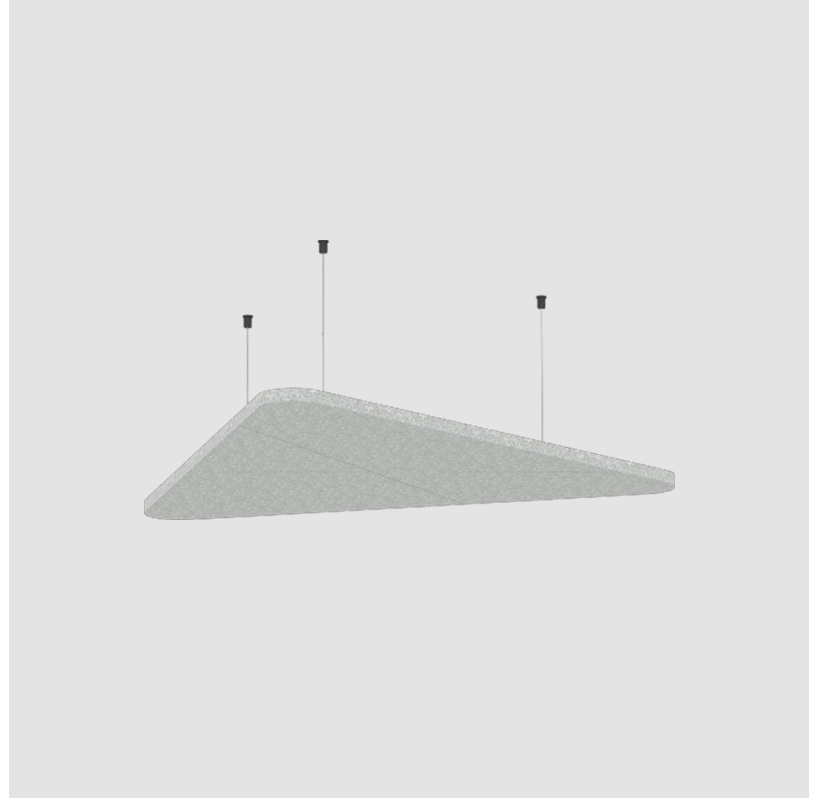

PROJECT	_____
TYPE	_____
SPECIFIER	_____
QUANTITY	_____
DATE	_____

VICTORY ACOUSTIC PANEL SUSPENSION

A300709-

base number	_____	_____	_____
	Finishes (Diamond)	Finish Options	Cable Length

1. To build a product code in our configurator select the specify button on the base model # product page
2. To build a manual product code on this datasheet choose from the options listed below in blue font and add the suffix to the base model #

GENERAL

Series: Victory Acoustic Panel
Brand: Prolicht
Division: Architectural
Mounting Type: Suspension
Mounting Location: Ceiling
Subcategory: Acoustic

PHYSICAL

Shape: Round
Length (mm): 500
Length (in): 19 ¹¹/₁₆
Width (mm): 448
Width (in): 17 ⁵/₈
Height (mm): 24
Height (in): 15/16

Fixture Finish: [ANC / ASH / BNA / BTC / BZE / CEL / EGG / EVG / FOG / FOS / FST / FUA / IRI / IRO / KHA / LIC / LIM / MER / MSN / MUS / ONX / PEA / PLU / POL / PPY / RAY / ROY / RST / STE / SWD / TAN / TAU](#)

Holder Finish: [SSR / BKV / CWI / CRY / HAB / LAG / UFT / ITA / RUA / RUR / MIC / FTG / MYG / TWT / LOD / PUS / FRO / FUP / KIA / POP / BLS / SPG / MEY / GOH / GUM / CHC / COM / ABZ / JAG](#)

Fixture Material: Aluminum
[Cable Details: 2000mm / 6000mm Transparent Cable](#)

ELECTRICAL

LED

OPTICAL

RATINGS AND CERTIFICATIONS

Certified By: CSA Certified to UL and CSA Standards
IP rating: IP20