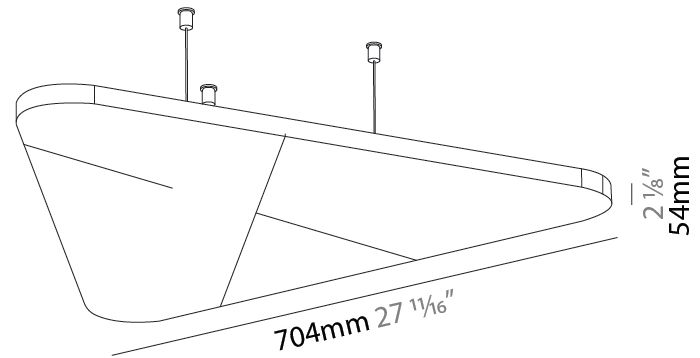

PROJECT	_____
TYPE	_____
SPECIFIER	_____
QUANTITY	_____
DATE	_____

VICTORY ACOUSTIC PANEL SUSPENSION

A300710-

base number	_____	_____	_____
	Finishes (Diamond)	Finish Options	Cable Length

1. To build a product code in our configurator select the specify button on the base model # product page
2. To build a manual product code on this datasheet choose from the options listed below in blue font and add the suffix to the base model #

GENERAL

Series: Victory Acoustic Panel
Brand: Prolicht
Division: Architectural
Mounting Type: Suspension
Mounting Location: Ceiling
Subcategory: Acoustic

PHYSICAL

Shape: Round
Length (mm): 800
Length (in): 31 1/2
Width (mm): 704
Width (in): 27 11/16
Height (mm): 24
Height (in): 15/16

Fixture Finish: [ANC / ASH / BNA / BTC / BZE / CEL / EGG / EVG / FOG / FOS / FST / FUA / IRI / IRO / KHA / LIC / LIM / MER / MSN / MUS / ONX / PEA / PLU / POL / PPY / RAY / ROY / RST / STE / SWD / TAN / TAU](#)

Holder Finish: [SSR / BKV / CWI / CRY / HAB / LAG / UFT / ITA / RUA / RUR / MIC / FTG / MYG / TWT / LOD / PUS / FRO / FUP / KIA / POP / BLS / SPG / MEY / GOH / GUM / CHC / COM / ABZ / JAG](#)

Fixture Material: [Aluminum](#)
[Cable Details: 2000mm / 6000mm Transparent Cable](#)

ELECTRICAL

LED

OPTICAL

RATINGS AND CERTIFICATIONS

Certified By: CSA Certified to UL and CSA Standards
IP rating: IP20